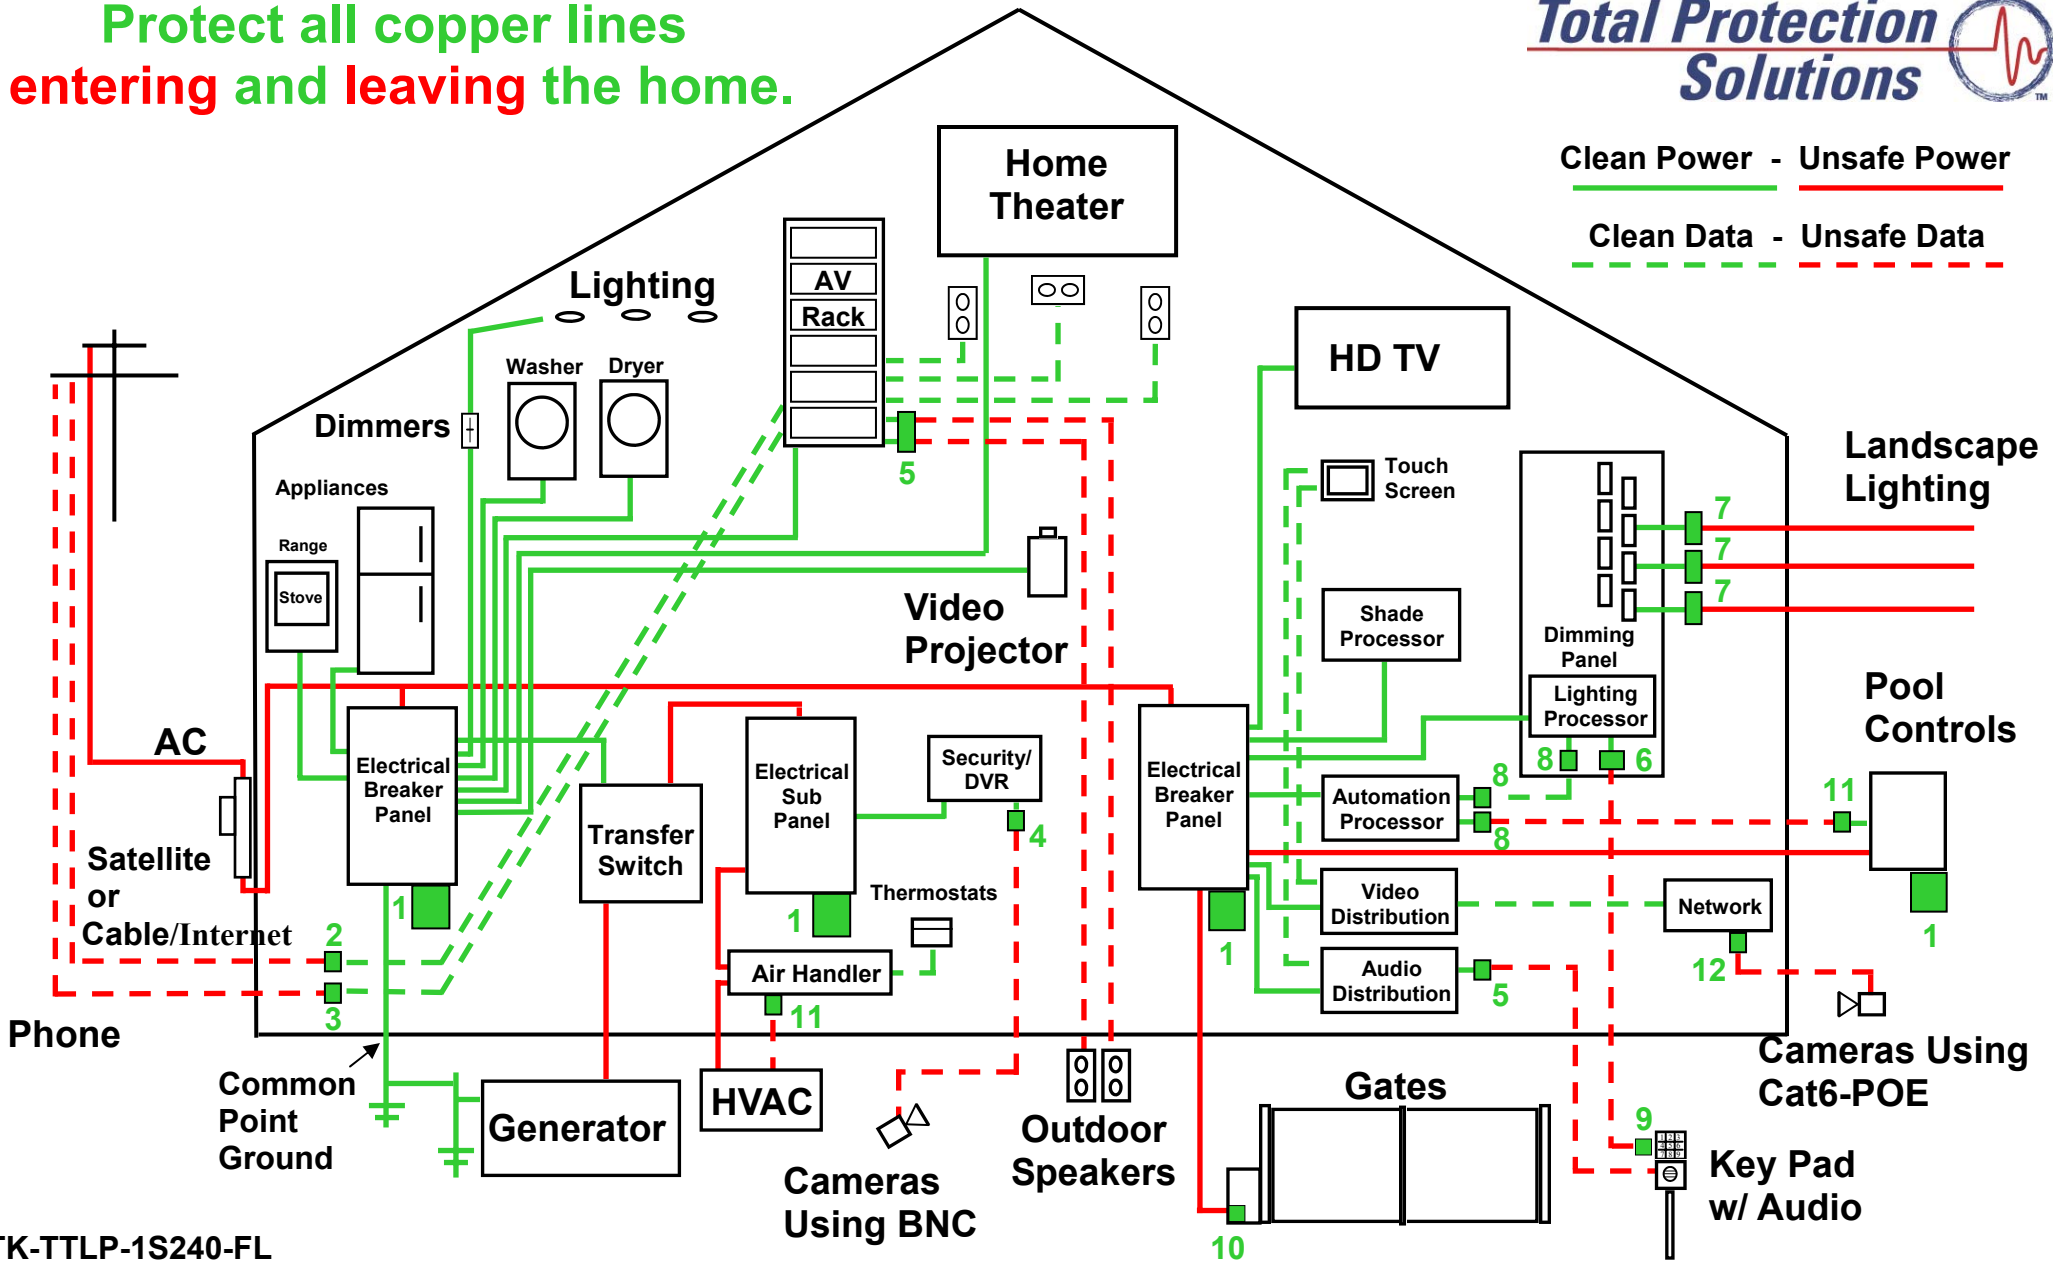

Protect all copper lines entering and leaving the home.

Clean Power - Unsafe Power

Clean Data - Unsafe Data

TK-TTLP-1S240-FL

- 1**

- 2**

TK-CT2-SAT2 or TK-CT2-CABLE

- 3**

TK-CT2-PHONE

- 4**

TK-CT2-CAM-BNC

- 5**

TK-CT2-AmpPro

- 6**

TK-CT2-24LIT24

- 7**

TK-LT120-20A-DIN2

- 8**

TK-CT2-DB9

- 9**

TK-CT2-24LIT4

- 10**

- 11**

TK-CT2-24SLP4